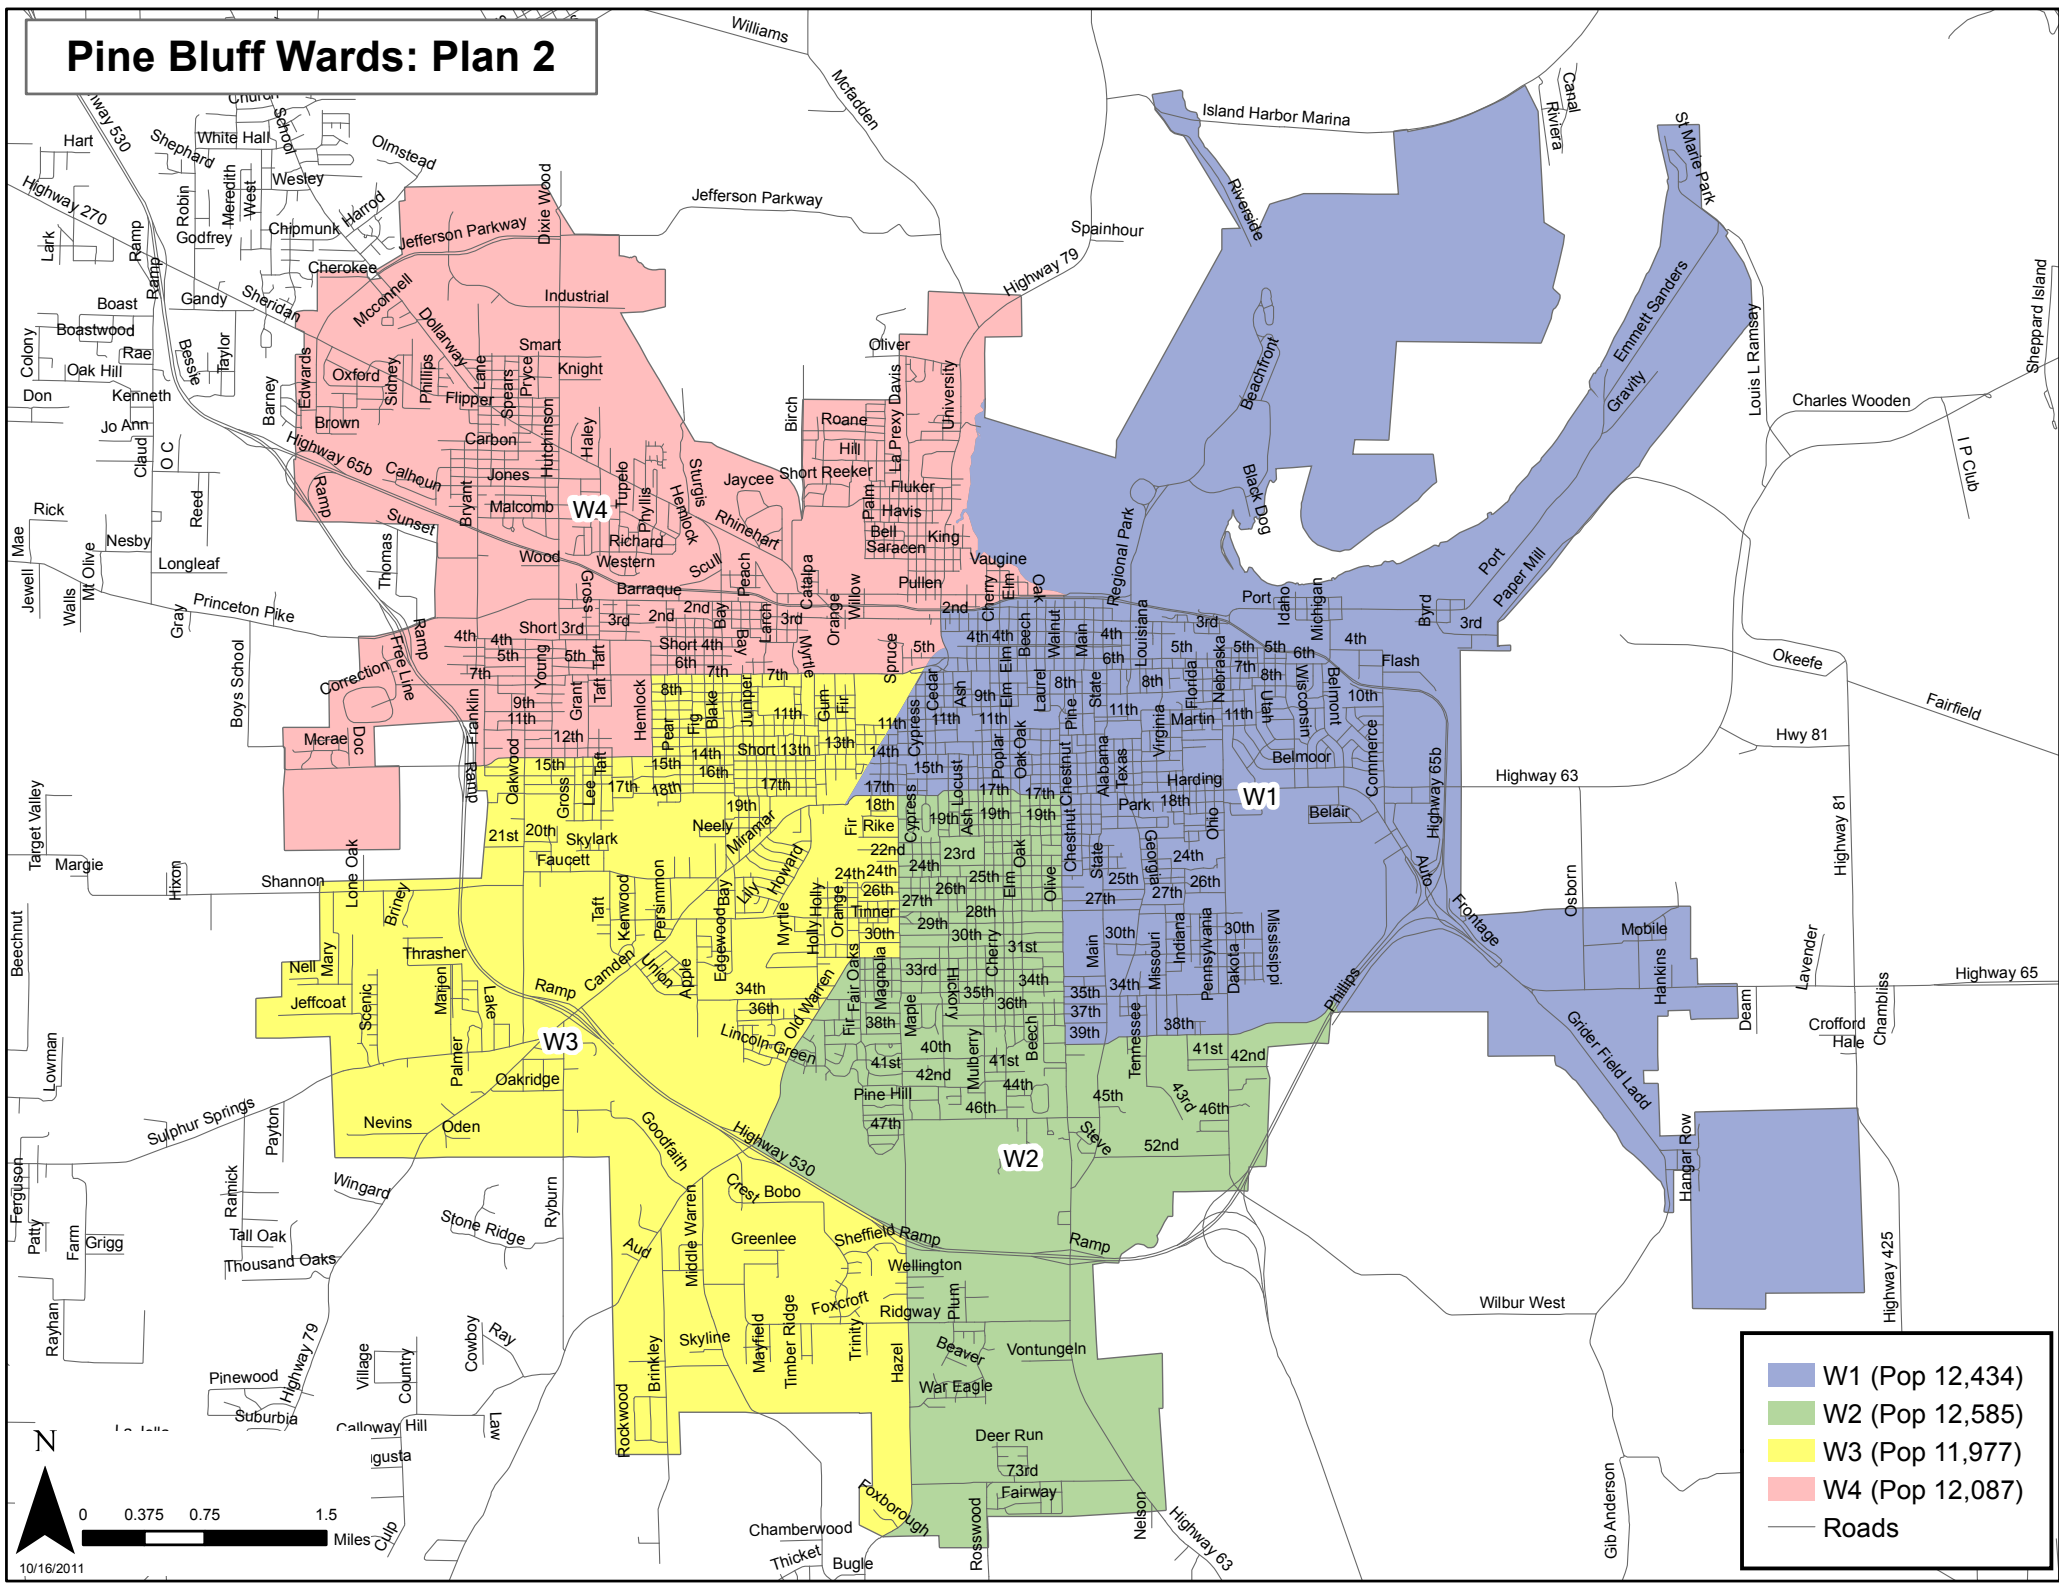

# Pine Bluff Wards: Plan 2

	W1 (Pop 12,434)
	W2 (Pop 12,585)
	W3 (Pop 11,977)
	W4 (Pop 12,087)
	Roads